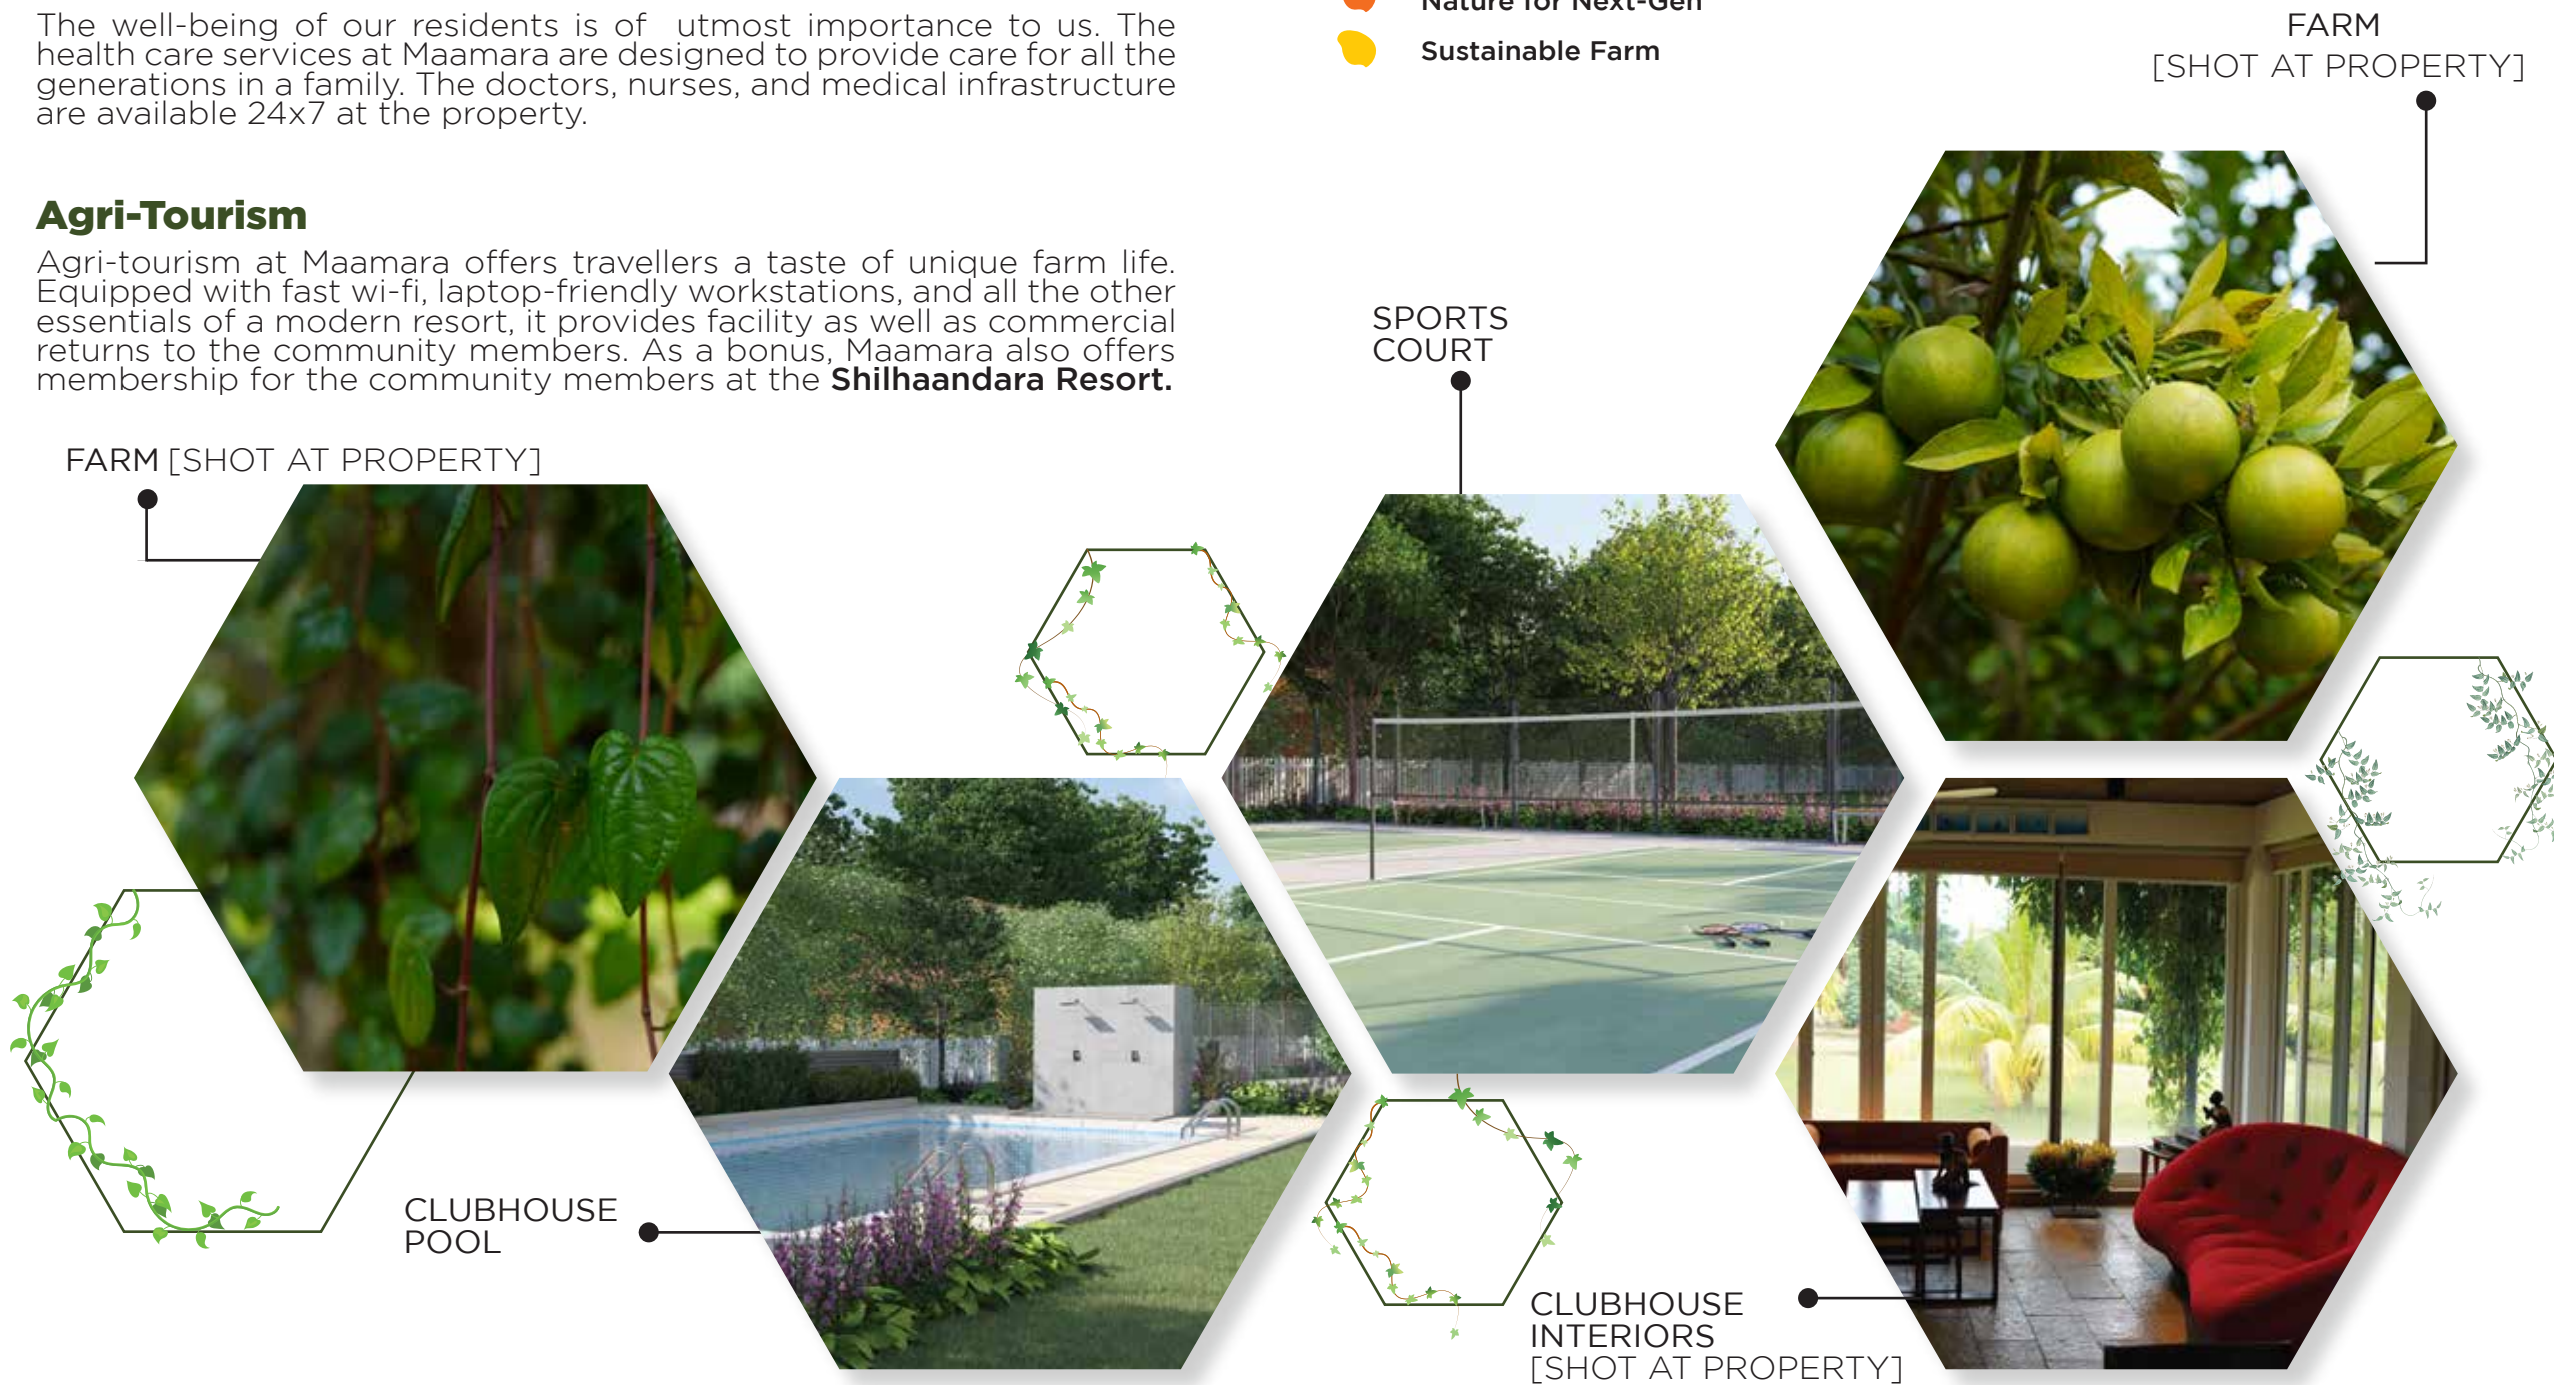

## Healthcare and Wellness Centre

The well-being of our residents is of utmost importance to us. The health care services at Maamara are designed to provide care for all the generations in a family. The doctors, nurses, and medical infrastructure are available 24x7 at the property.

## Agri-Tourism

Agri-tourism at Maamara offers travellers a taste of unique farm life. Equipped with fast wi-fi, laptop-friendly workstations, and all the other essentials of a modern resort, it provides facility as well as commercial returns to the community members. As a bonus, Maamara also offers membership for the community members at the **Shilhaandara Resort**.

## Modern Lifestyle

The lifestyle and atmosphere created at Maamara Community tackles a number of modern societal and environmental concerns.

-  **Holistic Habitat**
-  **Comfort for Old Age**
-  **Traditional Farming**
-  **Antidote for a Sedentary Lifestyle**
-  **Nature for Next-Gen**
-  **Sustainable Farm**

# LAYOUT MAP

**CLUB HOUSE**  
Built on the principles of sustainability, renewable resources and zero net waste output

**ENTRANCE ARCH**  
An icon of new age-farming neighborhood. A satellite village!

**FARM HOUSE**  
A posh house of art, culture, literature and agriculture